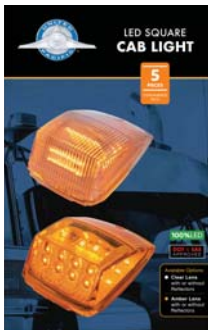

LED Square Cab Light

5 PCS. CONVENIENCE PACK

36399

36400

Rectangular Cab
Light Housing

30526-1

100%LED

**DOT & SAE
APPROVED**

36 LED Square Cab Light

- Polycarbonate body, epoxy coated, fully sealed electronic
- Fits existing light housing
- 2 wire connection with 1 ring terminal
- 36 amber LEDs with amber lens or clear lens

36399 36 Amber LED/Amber Lens - 5 Pcs. / Color Box

36400 36 Amber LED/Clear Lens - 5 Pcs. / Color Box