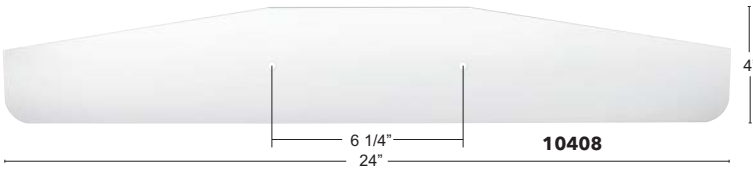

10408

Chrome 4" x 24" Bottom Mud Flap Plate - Welded Stud

- Bottom plate with oval emblems
- Welded stud mounting
- Unique chrome die cast emblem assembled
- Mounting hardware included

67008	USA - 1 Pc. / Skin Pack
67009	Texas - 1 Pc. / Skin Pack
67010	Mexico - 1 Pc. / Skin Pack
67011	Confederate - 1 Pc. / Skin Pack
67012	Skull - 1 Pc. / Skin Pack
67013	Eagle - 1 Pc. / Skin Pack
10408	Plain with emblem cutout - 1 Pc. / Bulk